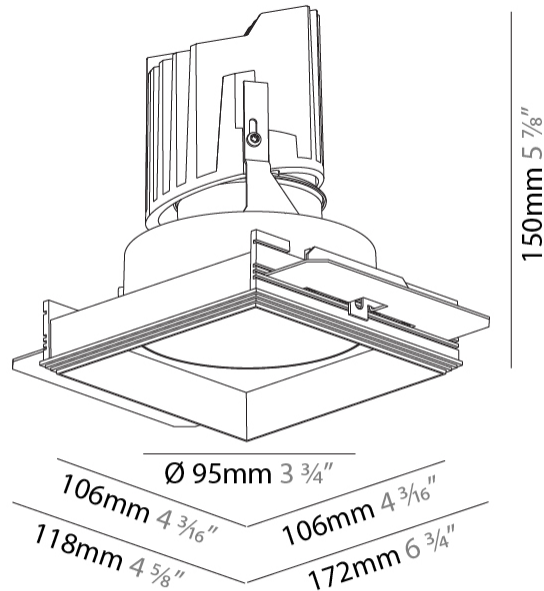

PHYSICAL

Diameter (mm): 95
Diameter (in): 3 3/4
Length (mm): 106
Length (in): 4 3/16
Width (mm): 106
Width (in): 4 3/16
Height (mm): 150
Height (in): 5 7/8
Ceiling Thickness (mm): 10 / 12.5 / 15 / 25
Ceiling Thickness (in): 3/8 or 1/2 or 9/16 or 1
Min. Recessing Depth (mm): 170
Min. Recessing Depth (in): 6 11/16
Light Distribution: Downlight
Weight (kg): 0.688
Weight (lbs): 1.52
Fixture Finish: SSR / BKV / CWI / CRY / HAB / LAG / UFT / ITA / RUA / RUR / MIC / FTG / MYG / TWT / LOD / PUS / FRO / FUP / KIA / POP / BLS / SPG / MEY / GOH / GUM / CHC / COM / ABZ / JAG / OBR / MOS / ROR
Fixture Material: Aluminum Die Cast
Cut-out Measurements: 120mm / 4 3/4" x 120mm / 4 3/4"
Upon Request: Unique Ceiling Thickness

ELECTRICAL

Lamp Type: LED (Zhaga Standard)
Input Wattage (W): 16.5
Total Output Wattage (W): 14.7
Dimming: Dali Dimming
Driver Included: No
Driver Location: Recessed Housing
Driver Type: Constant Current - 120Vac
Driver Class: Class 2
Housing: See Components
Input Voltage (V): 120
Constant Current (MA): 350

LED

Number of LEDs: 1
Color Temperature (°K): Warm Dim
Max. Delivered Lumen (lm): 770
Nominal Lumen (lm): 1140
CRI: >90 CRI
Lamp Life (hrs): 50000
Upon Request: RGB-W Tunable White Special Color Temperature Special LED

OPTICAL

Reflector: 20 / 40 / 60
Upon Request: Special Beam Angles

RATINGS AND CERTIFICATIONS

Zaneen Group, Inc. 6260 Folsom Blvd, Suite 3382, F 416-247-9319, www.zaneen.com

Certified By: Certified for North American Standards
In a constant effort to supply the best product, we reserve the right to change specifications or materials without notice. The most recent specification sheets are found at zaneen.com