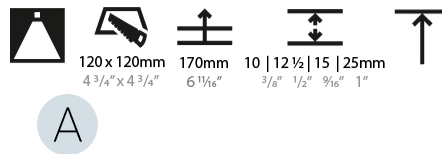

PHYSICAL

Diameter (mm): 95
Diameter (in): 3 3/4
Length (mm): 106
Length (in): 4 3/16
Width (mm): 106
Width (in): 4 3/16
Height (mm): 150
Height (in): 5 7/8
Ceiling Thickness (mm): 10 / 12.5 / 15 / 25
Ceiling Thickness (in): 3/8 or 1/2 or 9/16 or 1
Min. Recessing Depth (mm): 170
Min. Recessing Depth (in): 6 11/16
Light Distribution: Downlight
Weight (kg): 0.688
Weight (lbs): 1.52
Fixture Finish: SSR / BKV / CWI / CRY / HAB / LAG / UFT / ITA / RUA / RUR / MIC / FTG / MYG / TWT / LOD / PUS / FRO / FUP / KIA / POP / BLS / SPG / MEY / GOH / GUM / CHC / COM / ABZ / JAG / OBR / MOS / ROR
Fixture Material: Aluminum Die Cast
Cut-out Measurements: 120mm / 4 3/4" x 120mm / 4 3/4"
Upon Request: Unique Ceiling Thickness

ELECTRICAL

Lamp Type: LED (Zhaga Standard)
Input Wattage (W): 16.5
Total Output Wattage (W): 14.7
Dimming: Dali Dimming
Driver Included: No
Driver Location: Recessed Housing
Driver Type: Constant Current - 120Vac
Driver Class: Class 2
Housing: See Components
Input Voltage (V): 120
Constant Current (MA): 350

LED

Number of LEDs: 1
Color Temperature (°K): Warm Dim
Max. Delivered Lumen (lm): 770
Nominal Lumen (lm): 1140
CRI: >90 CRI
Lamp Life (hrs): 50000
Upon Request: RGB-W Tunable White Special Color Temperature Special LED

OPTICAL

Reflector: 20 / 40 / 60
Upon Request: Special Beam Angles

RATINGS AND CERTIFICATIONS

Zaneen Group, Inc. 6260 Folsom Blvd, Suite 3382, F 416-247-9319, www.zaneen.com

Certified By: Certified for North American Standards
In a constant effort to supply the best product, we reserve the right to change specifications or materials without notice. The most recent specification sheets are found at zaneen.com